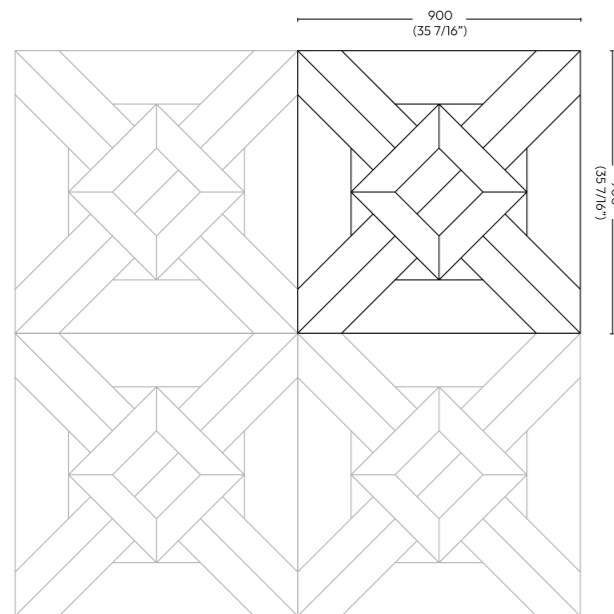

Chambord

With decadent architecture and unparalleled detail, the Loire Valley's iconic palace is the perfect muse for our Chambord parquet tiles. A striking pattern mimics the lines of an aerial view, from corner towers to the geometric paths of the grounds beyond the palace walls.

CNC precision cutting ensures perfect connections and a consistently level tile, making installation seamless.