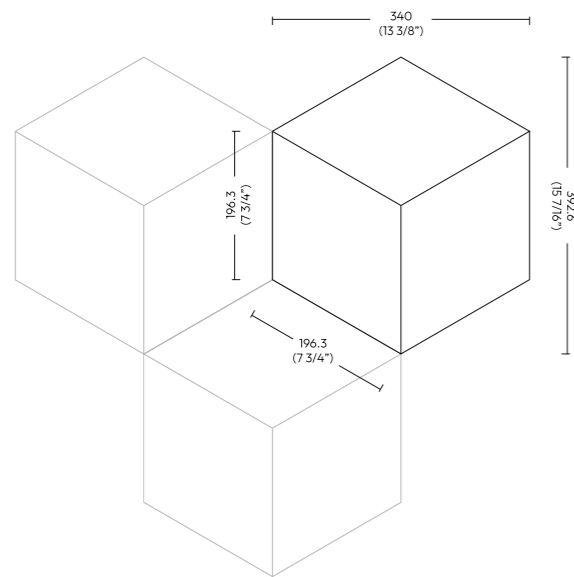

CNC precision cutting ensures perfect connections and a consistently level tile, making installation seamless.