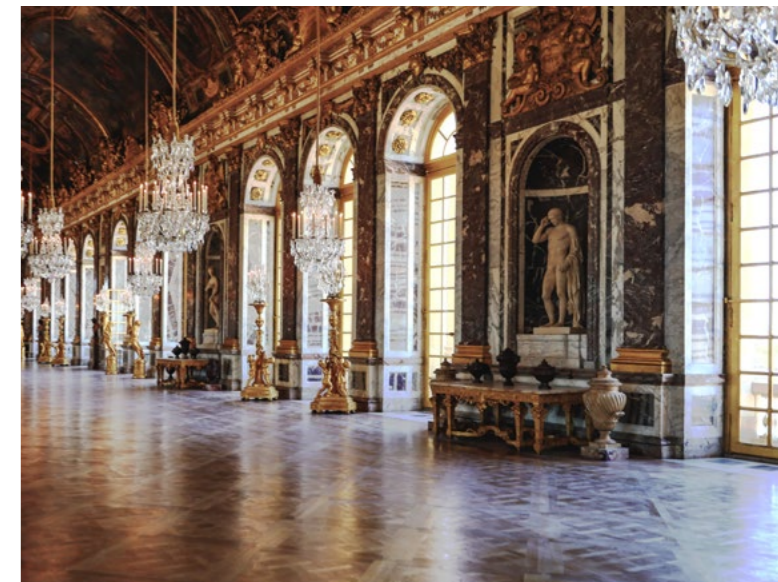

# Parquet Tiles

HAKWOOD

HAKWOOD

Experience the art of craftsmanship with Hakwood's parquet tiles. Celebrating the beauty of European hardwood, each piece is hand-selected from the finest natural wood, meticulously finished, and crafted by our artisans in the Netherlands.

Merging traditional techniques with modern innovation, our parquet tiles embody strength, beauty, and the essence of woodworking, elevating and enlivening any interior.

PARQUET DE VERSAILLES, HALL OF MIRRORS,  
VERSAILLES PALACE, 17TH CENTURY.

First found in the illustrious Palace of Versailles, parquetry quickly captivated European nobility, becoming a hallmark of opulence and refined taste in their stately homes.

Hakwood's collection is steeped in this noble tradition, capturing the splendor and architectural beauty of grand estates and palaces, infusing timeless allure into contemporary spaces, and providing inspiration for our collection's namesakes.